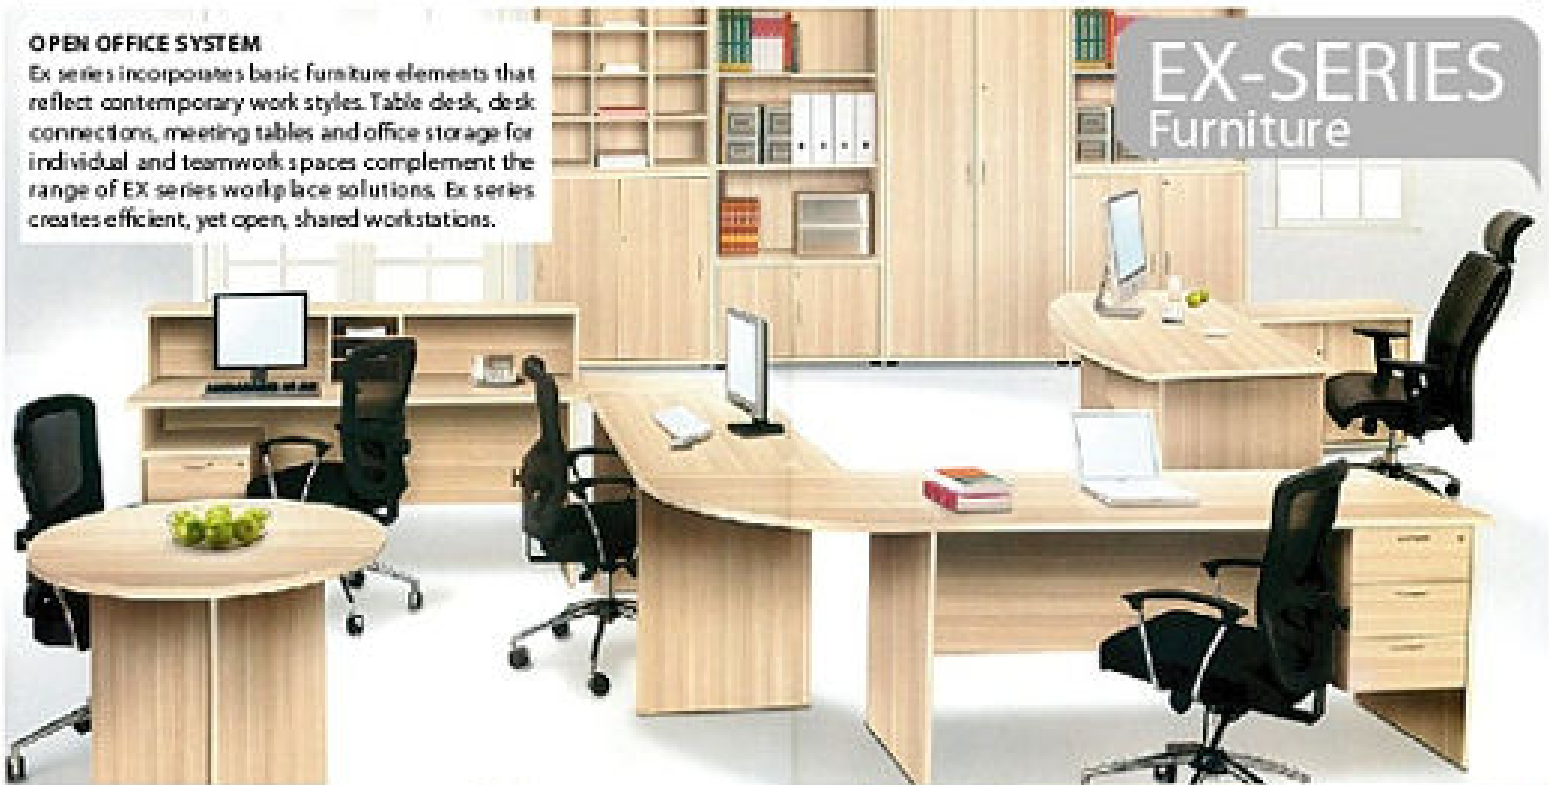

OPEN OFFICE SYSTEM

Ex series incorporates basic furniture elements that reflect contemporary work styles. Table desk, desk connections, meeting tables and office storage for individual and teamwork spaces complement the range of EX series workplace solutions. Ex series creates efficient, yet open, shared workstations.

EX-SERIES
Furniture